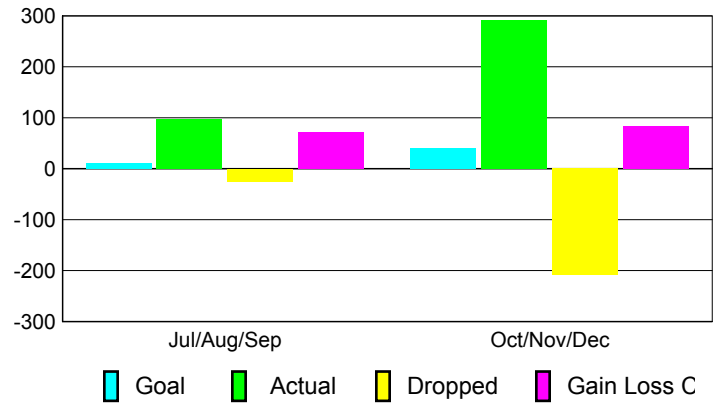

Membership Results 2010-2011

Goal, New, Dropped, Gain/Loss