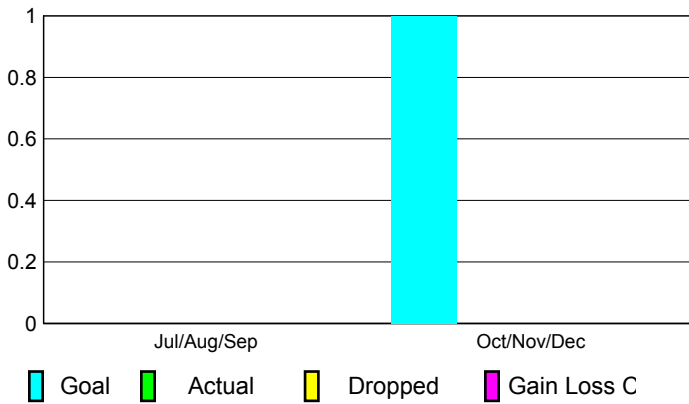

2010-2011 GMT Reports for District (or Undistricted) **District 114 O**

GMT: **Dir. Horst P. Kirchgatterer**

Location: **AUSTRIA**

GMT CA: **4**

CLUBS

Club Results
2010-2011

Clubs
2009-2010

Month	New Club Goal	Actual New Clubs	Actual Dropped Clubs	Gain/Loss of Clubs	Gain/Loss of Clubs
Jul/Aug/Sep	0	0	0	0	0
Oct/Nov/Dec	1	0	0	0	2
Totals	1	0	0	0	2

Club Results 2010-2011

Goal, New, Dropped, Gain/Loss

Comparison of Club Gain/Loss

Current Year Compared to the Previous Year

YTD Status Quo Clubs 2010-2011

Status Quo Clubs Compared to Status Quo Members

MEMBERSHIP