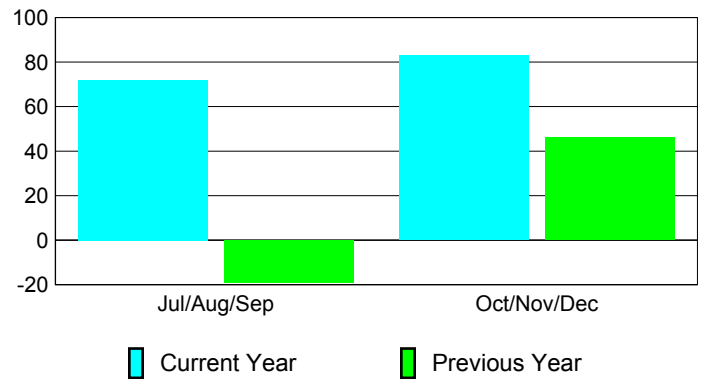

Comparison of Membership Gain/Loss

Current Year Compared to the Previous Year