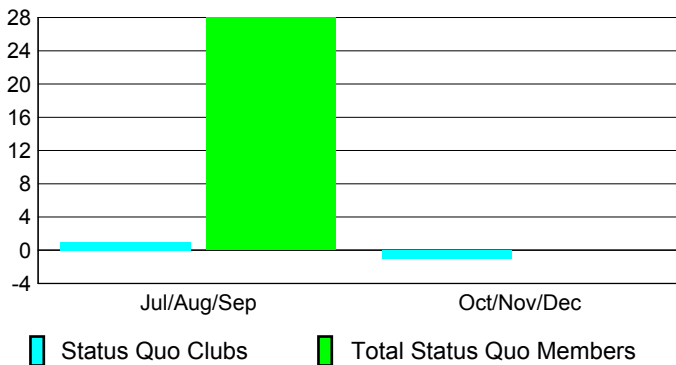

Club Results 2010-2011

Goal, New, Dropped, Gain/Loss

Comparison of Club Gain/Loss

Current Year Compared to the Previous Year

YTD Status Quo Clubs 2010-2011

Status Quo Clubs Compared to Status Quo Members

MEMBERSHIP

Membership Results
2010-2011

Membership
2009-2010

Month	Net Memb Goal	Actual New Memb	Actual Dropped Memb	Gain/Loss of Memb	Gain/Loss of Memb
Jul/Aug/Sep	10	97	-25	72	-19
Oct/Nov/Dec	40	291	-208	83	46
Totals	50	388	-233	155	27